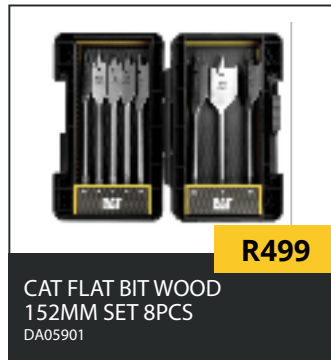

R499

CAT SDS HARD  
ROCK DRILL SET , 10PC  
DA03901

R499

CAT FLAT BIT WOOD  
152MM SET 8PCS  
DA05901

R499

CAT 45PCS SCREWDRIVER  
BIT SET MEDIUM CASE  
DA01902

R499

CAT TITANIUM COSTED DRILL  
BIT SET 16PC  
DA02901