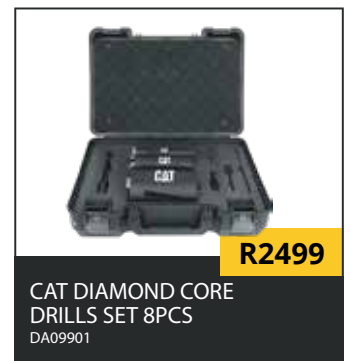

R199

CAT SDS CHISEL  
SET 3 PCS  
DA03903

R249

CAT 32PCS SCREWDRIVER  
BITS SET  
DA01901

R199

CAT 10PCS WOOD JIGSAW  
BLADE SET  
DA06902

R2499

CAT DIAMOND CORE  
DRILLS SET 8PCS  
DA09901