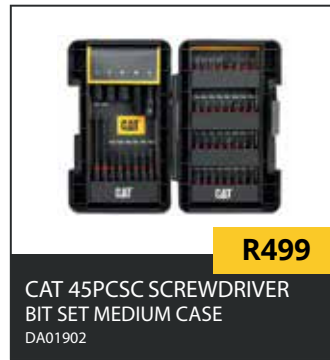

R499

CAT SDS HARD  
ROCK DRILL SET , 10PC  
DA03901

R499

CAT FLAT BIT WOOD  
152MM SET 8PCS  
DA05901

R499

CAT 45PCS SCREWDRIVER  
BIT SET MEDIUM CASE  
DA01902

R499

CAT TITANIUM COSTED DRILL  
BIT SET 16PC  
DA02901