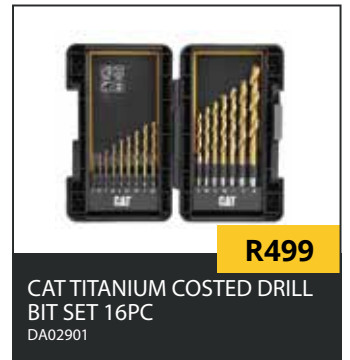

R499

CAT SDS HARD  
ROCK DRILL SET , 10PC  
DA03901

R499

CAT FLAT BIT WOOD  
152MM SET 8PCS  
DA05901

R499

CAT 45PCS SCREWDRIVER  
BIT SET MEDIUM CASE  
DA01902

R499

CAT TITANIUM COSTED DRILL  
BIT SET 16PC  
DA02901