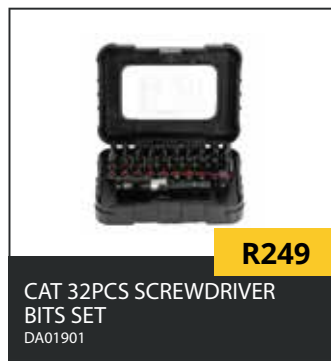

R249

CAT 32PCS SCREWDRIVER
BITS SET
DA01901