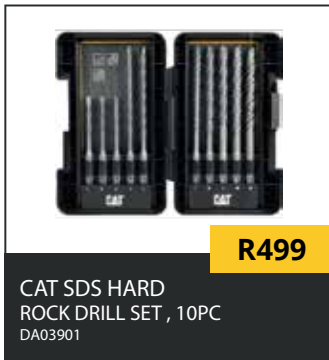

R499

CAT SDS HARD  
ROCK DRILL SET , 10PC  
DA03901

R499

CAT FLAT BIT WOOD  
152MM SET 8PCS  
DA05901

R499

CAT 45PCS SCREWDRIVER  
BIT SET MEDIUM CASE  
DA01902

R499

CAT TITANIUM COSTED DRILL  
BIT SET 16PC  
DA02901